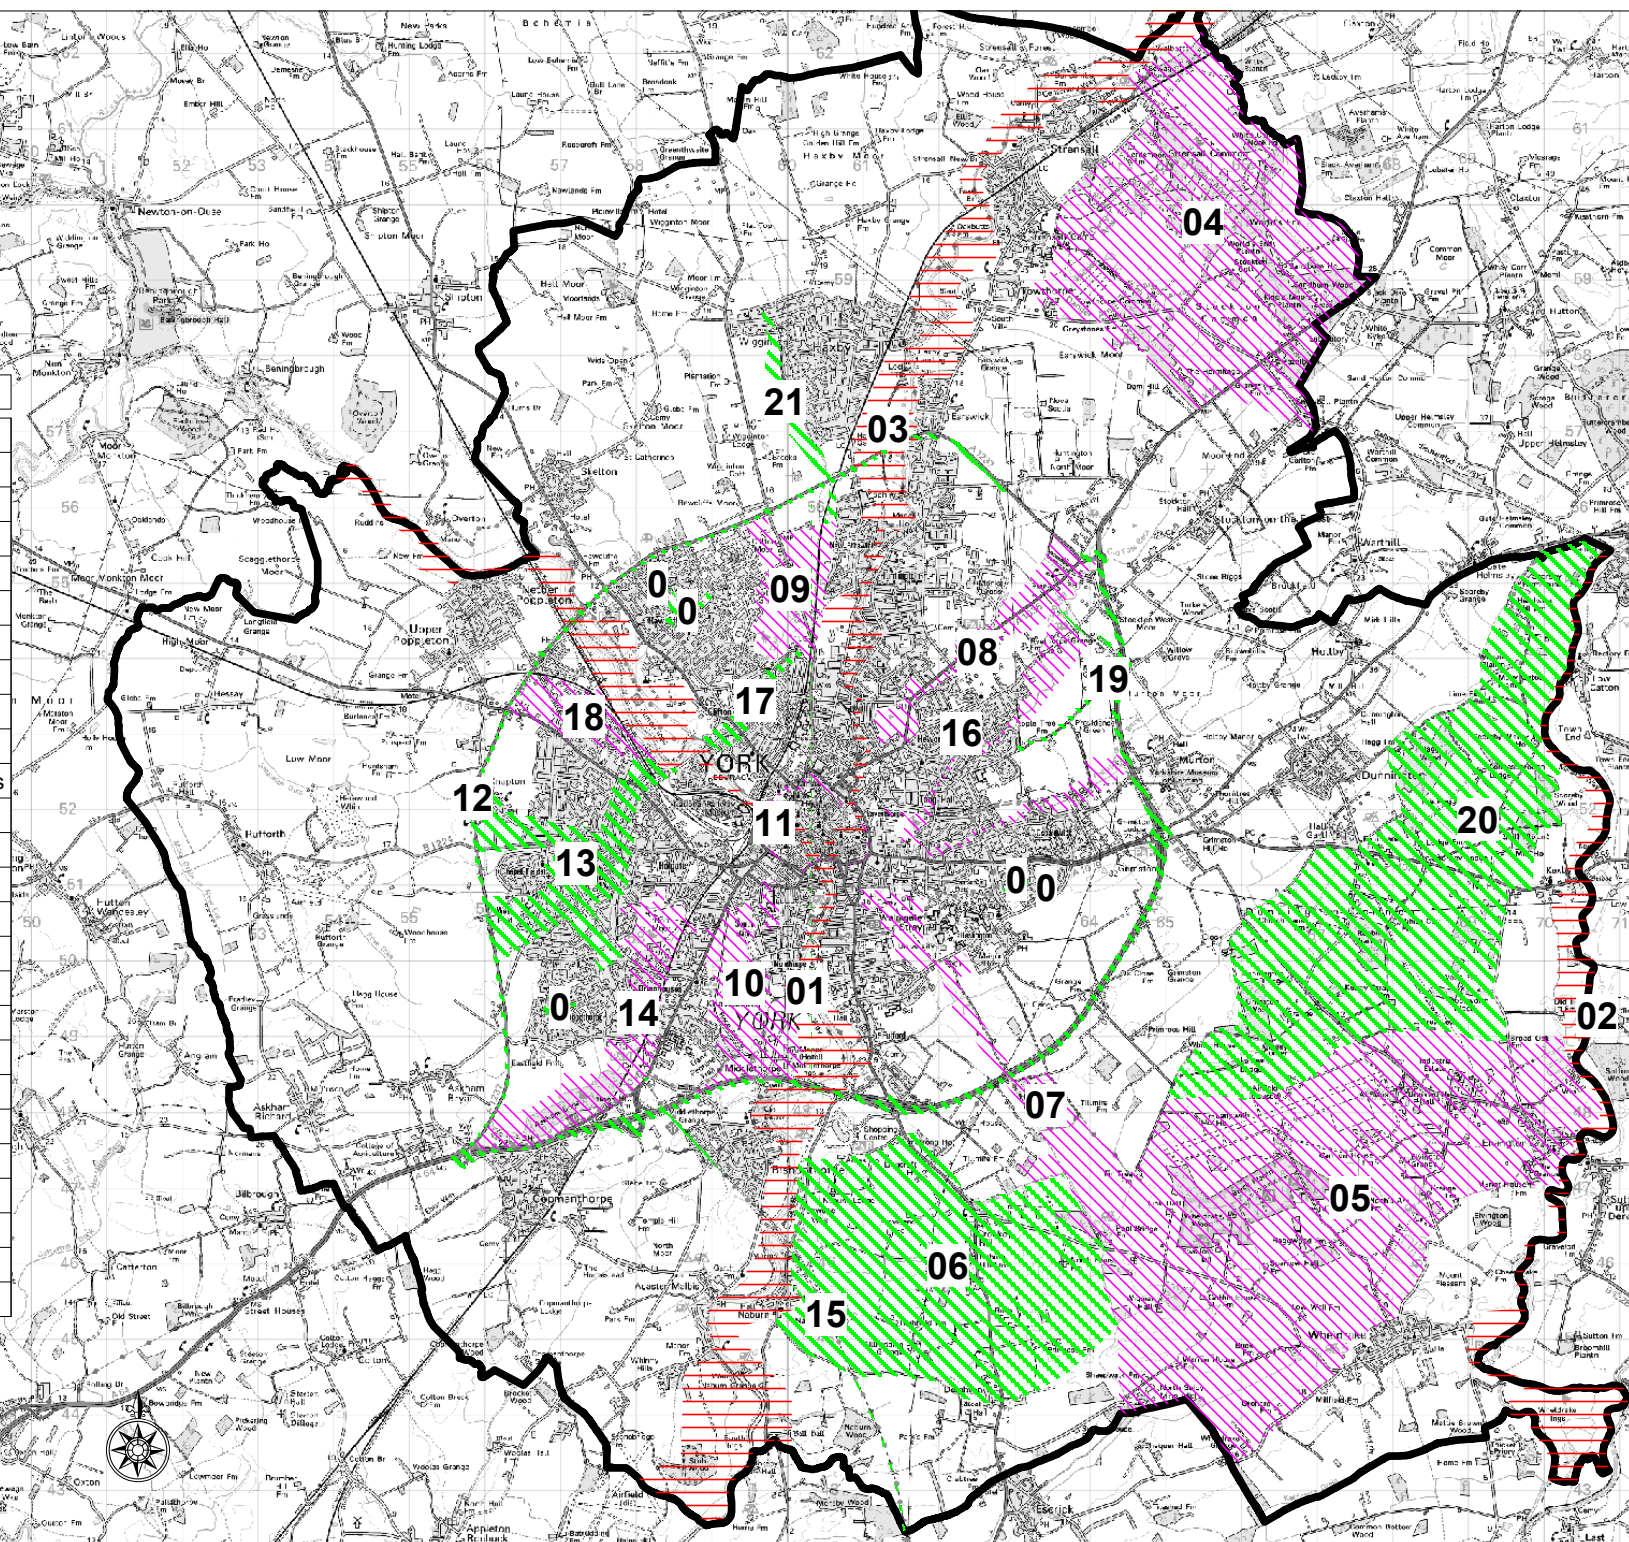

## GREEN CORRIDORS

-  Local
-  District
-  Regional

ID	Level	CorridorName
0	Local	Still in consideration
0	Local	Still in consideration
0	Local	Still in consideration
0	Local	Still in consideration
0	Local	Still in consideration
01	Regional	Ouse Corridor
02	Regional	Derwent Corridor
03	Regional	Foss Corridor
04	District	Northern Heath
05	District	Elvington Tilmire
06	Local	Naburn Cultural Landscape Blown Sands
07	District	Tilmire
08	District	Monk Stray
09	District	Bootham Stray
10	District	Knavesmire/Hob Moor
11	District	City Walls
12	Local	Ring Rd Corridor
13	Local	Acomb Corridor
14	District	Askham Bog
15	Local	Selby Railway Corridor
16	District	Osbalwick/Tanghull Corridor
17	Local	Kingsway North
18	District	British Sugar
19	Local	Heworth Cycle Corridor
20	Local	Southern Heath
21	Local	Wigginton Corridor

Reproduced from the Ordnance Survey mapping with the permission of Her Majesty's Stationery Office © Crown Copyright. Unauthorised reproduction infringes Crown Copyright and may lead to prosecution or civil proceedings.  
 City of York Council. Licence No. 1000 20818